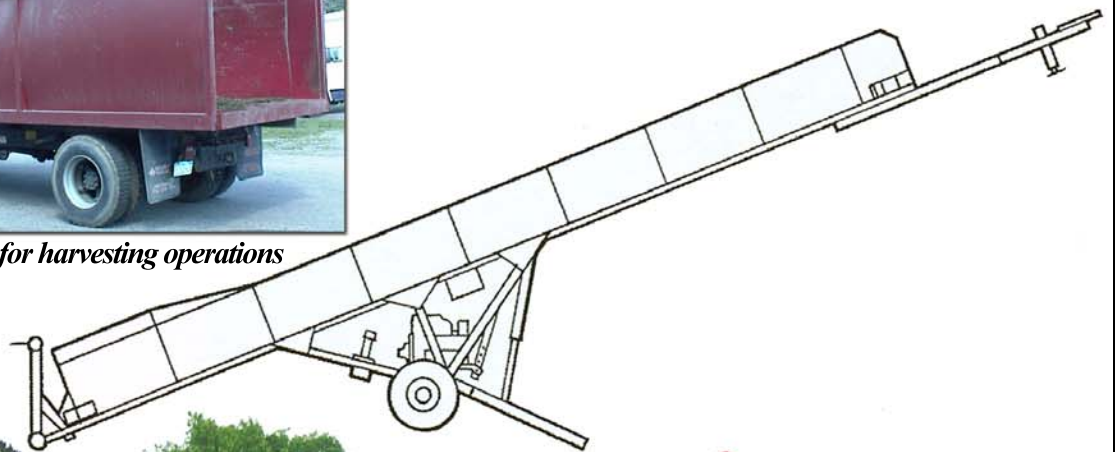

Aquamarine New York
321 Clark St., Auburn NY 13021
315-253-4270 Fax: 315-253-9277
cathy@weedharvesters.com

Aquamarine Toronto
586 Third Line, Oakville, ON, Canada
905-825-1371 Fax: 905-825-4116
info@aquamarine.ca

Aquamarine Wisconsin
555 S. Industrial Dr., Hartland WI 53029
262-367-8060 Fax: 262-367-8064
phil@weedharvesters.com