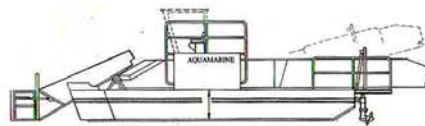

AQUAMARINE

Waterways Management Equipment

AQUATIC SKIMMERS

AQS-250

- * heavy-duty workboats for use in ports, harbours, marinas etc.
- * for collecting and loading floating vegetation and debris onto a self-contained storage conveyor, transporting the cargo to an off-loading point and discharging the load into a suitable container for transport.
- * dual rear-propulsion units for maximum maneuverability
- * capacities from 250 - 700 cubic feet (7 - 20 cu. m.) per load